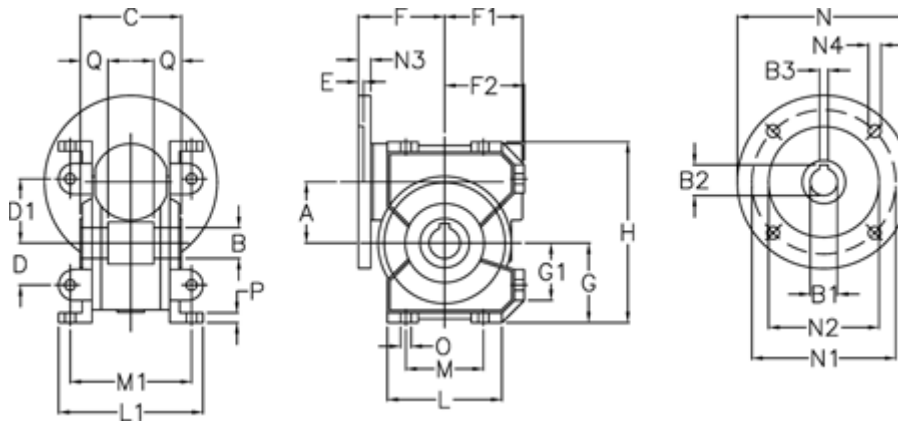

# Data Sheet

Article number: 3918049036033

Description: Worm gear with st. steel hollow shaft  
VF 49 EP-U-36- 80B14

## Measures

a	= 49.5	E	= 3.0	L	= 93	N4	= 7.0
B	= 25	F	= 70	L1	= 117.0	O	= 8.5
B1 E7	= 19	F1	= 63	M	= 63	P	= 8
B2	= 21.8	F2	= 64.5	M1	= 98.5	Q	= 22.5
B3 H9	= 6	g	= 64.5	N	= 120		
C	= 82	G1	= 46.5	N1	= 100		
D	= 34	H	= 146.5	N2	= 80		
D1	= 52	H1	= 110.5	N3	= 10.0		